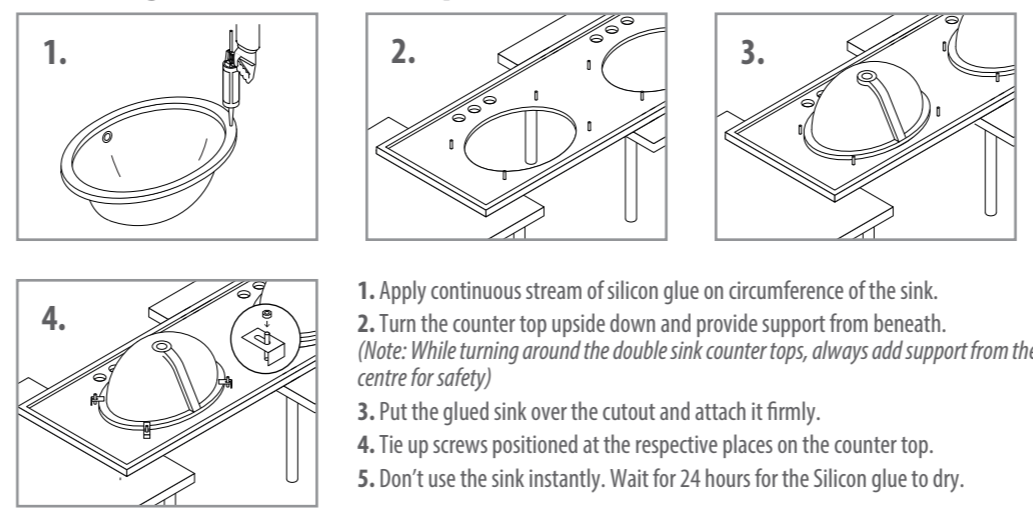

INSTRUCTION MANUAL

SKU CODE:
DEC081B

FRONT

COLLECTION: Designer's Pick
DIMENSIONS: W 72" | D 22" | H 34 5/8"

BACK

PACKING LIST

- Pre-assembled cabinet
- Countertop
- 2 Sinks
- 2 Mirrors
- Mirror mounting screws
- Drain
- Instruction Manual

Attaching Sink To Counter Top

Attaching Counter Top To Cabinet

Installing The Drain On The Sink

Hanging Mirror On The Wall

SAFETY AND PRECAUTIONS

- Please go through this entire manual before attempting to assemble, operate or install the product.
- During installation, handle the countertop and sink with optimum care.
- Do not use the vanity instantly after installation. Once you have applied glue to attach the countertop and sink, wait for approximately 24 hours to let it dry.
- When scrubbing the cabinet, make sure you do not remove or scratch the finish.