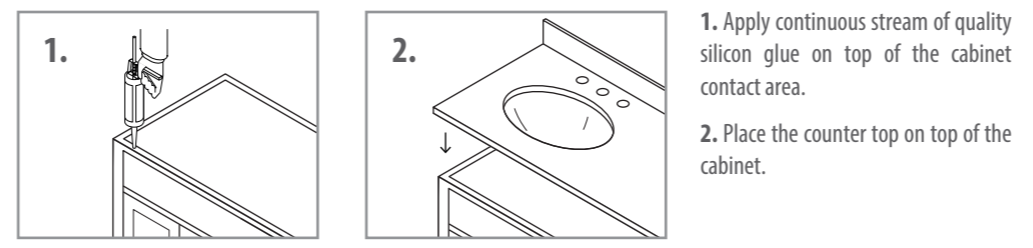

Attaching Counter Top To Cabinet