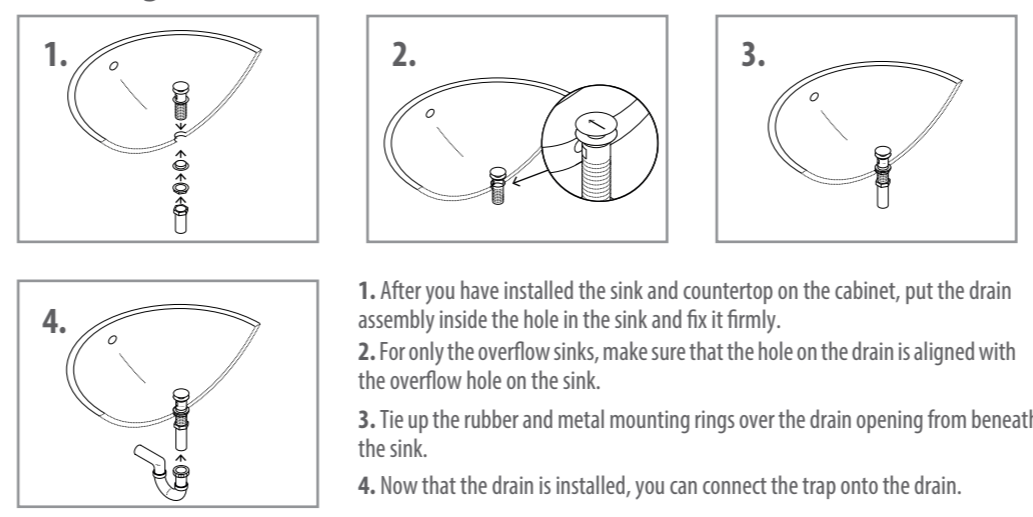

INSTRUCTION MANUAL

SKU CODE:
DEC081B

FRONT

COLLECTION: Designer's Pick
DIMENSIONS: W 72" | D 22" | H 34 5/8"

BACK

PACKING LIST

- Pre-assembled cabinet
- Countertop
- 2 Sinks
- 2 Mirrors
- Mirror mounting screws
- Drain
- Instruction Manual

Attaching Sink To Counter Top

Attaching Counter Top To Cabinet

Installing The Drain On The Sink

Hanging Mirror On The Wall

SAFETY AND PRECAUTIONS

- Please go through this entire manual before attempting to assemble, operate or install the product.
- During installation, handle the countertop and sink with optimum care.
- Do not use the vanity instantly after installation. Once you have applied glue to attach the countertop and sink, wait for approximately 24 hours to let it dry.
- When scrubbing the cabinet, make sure you do not remove or scratch the finish.