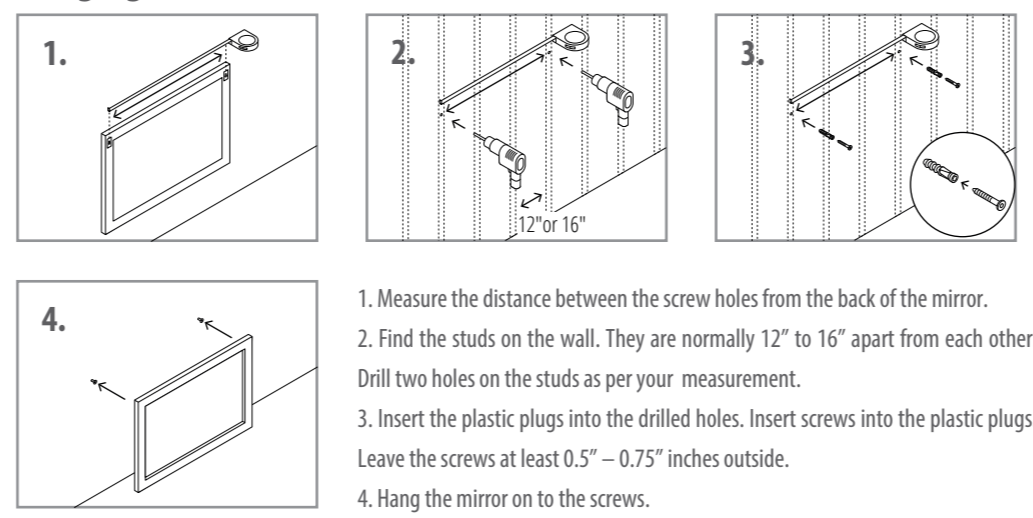

Attaching Sink To Counter Top

Attaching Counter Top To Cabinet

Installing The Drain On The Sink

Hanging Mirror On The Wall

SAFETY AND PRECAUTIONS

- Please go through this entire manual before attempting to assemble, operate or install the product.
- During installation, handle the countertop and sink with optimum care.
- Do not use the vanity instantly after installation. Once you have applied glue to attach the countertop and sink, wait for approximately 24 hours to let it dry.
- When scrubbing the cabinet, make sure you do not remove or scratch the finish.