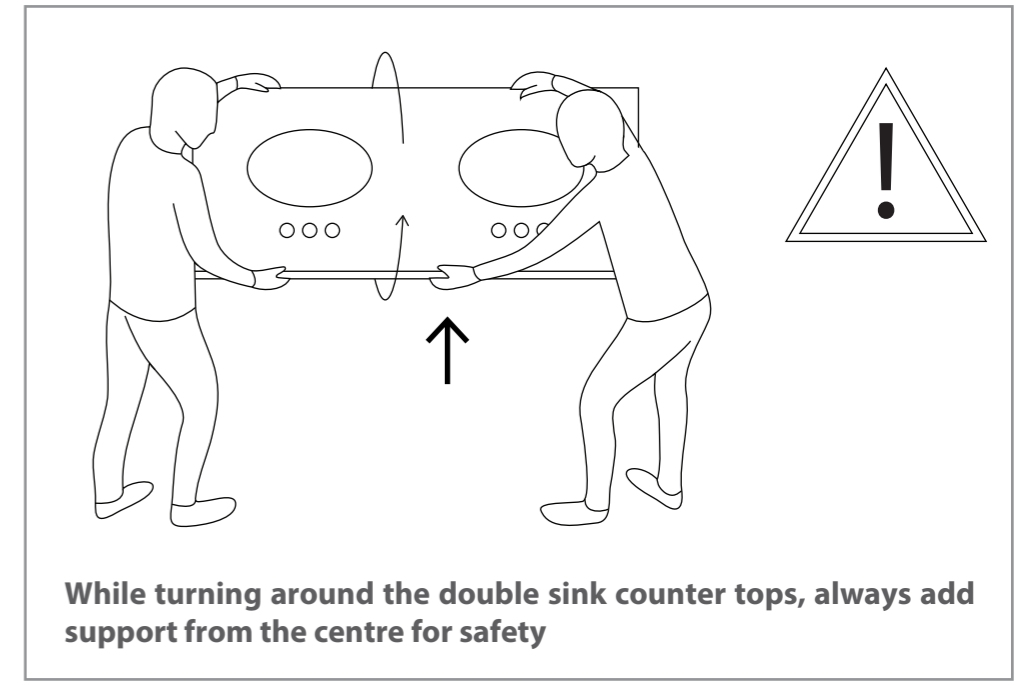

Attaching Sink To Counter Top

Attaching Counter Top To Cabinet

Installing The Drain On The Sink

Hanging Mirror On The Wall

SAFETY AND PRECAUTIONS

- Please go through this entire manual before attempting to assemble, operate or install the product.
- During installation, handle the countertop and sink with optimum care.
- Do not use the vanity instantly after installation. Once you have applied glue to attach the countertop and sink, wait for approximately 24 hours to let it dry.
- When scrubbing the cabinet, make sure you do not remove or scratch the finish.