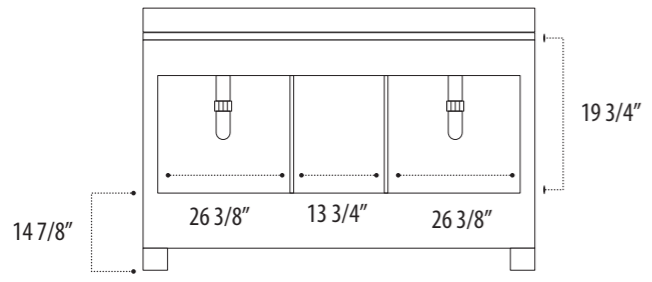

INSTRUCTION MANUAL

SKU CODE:
DEC081B

FRONT

COLLECTION: Designer's Pick
DIMENSIONS: W 72" | D 22" | H 34 5/8"

BACK

PACKING LIST

- Pre-assembled cabinet
- Countertop
- 2 Sinks
- 2 Mirrors
- Mirror mounting screws
- Drain
- Instruction Manual