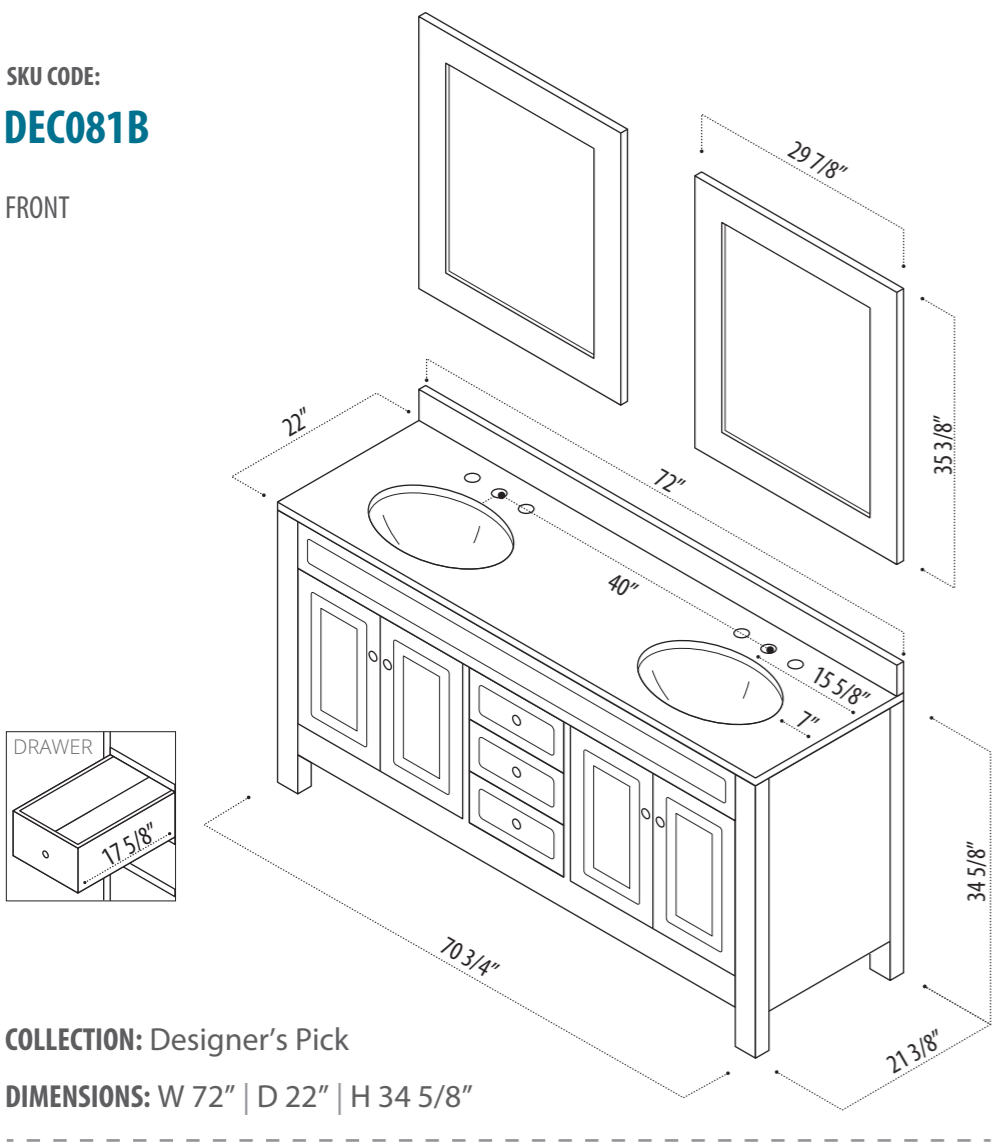

INSTRUCTION MANUAL

SKU CODE:
DEC081B

FRONT

COLLECTION: Designer's Pick
DIMENSIONS: W 72" | D 22" | H 34 5/8"

BACK

PACKING LIST

- Pre-assembled cabinet
- Countertop
- 2 Sinks
- 2 Mirrors
- Mirror mounting screws
- Drain
- Instruction Manual