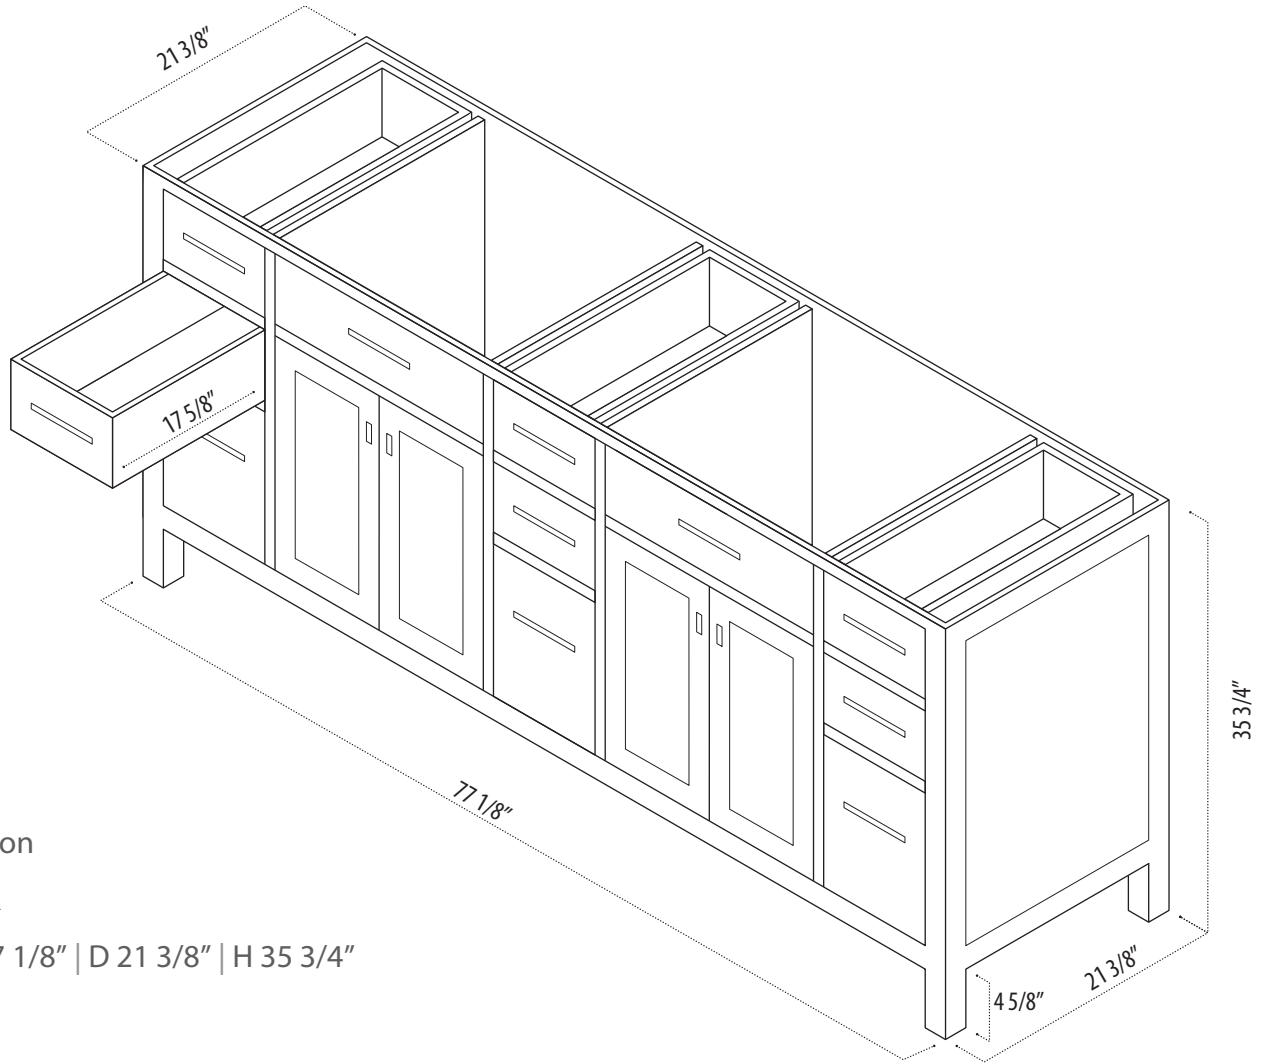

INSTRUCTION MANUAL

SKU CODE:

DEC088-CB

COLLECTION: London

SERIES: Stanmark

DIMENSIONS: W 77 1/8" | D 21 3/8" | H 35 3/4"

PRODUCT OVERVIEW

- Solid hardwood cabinet
- Espresso Finish
- 9 pull out functional drawers
- 2 soft closing cabinet doors
- Satin nickel finish hardware