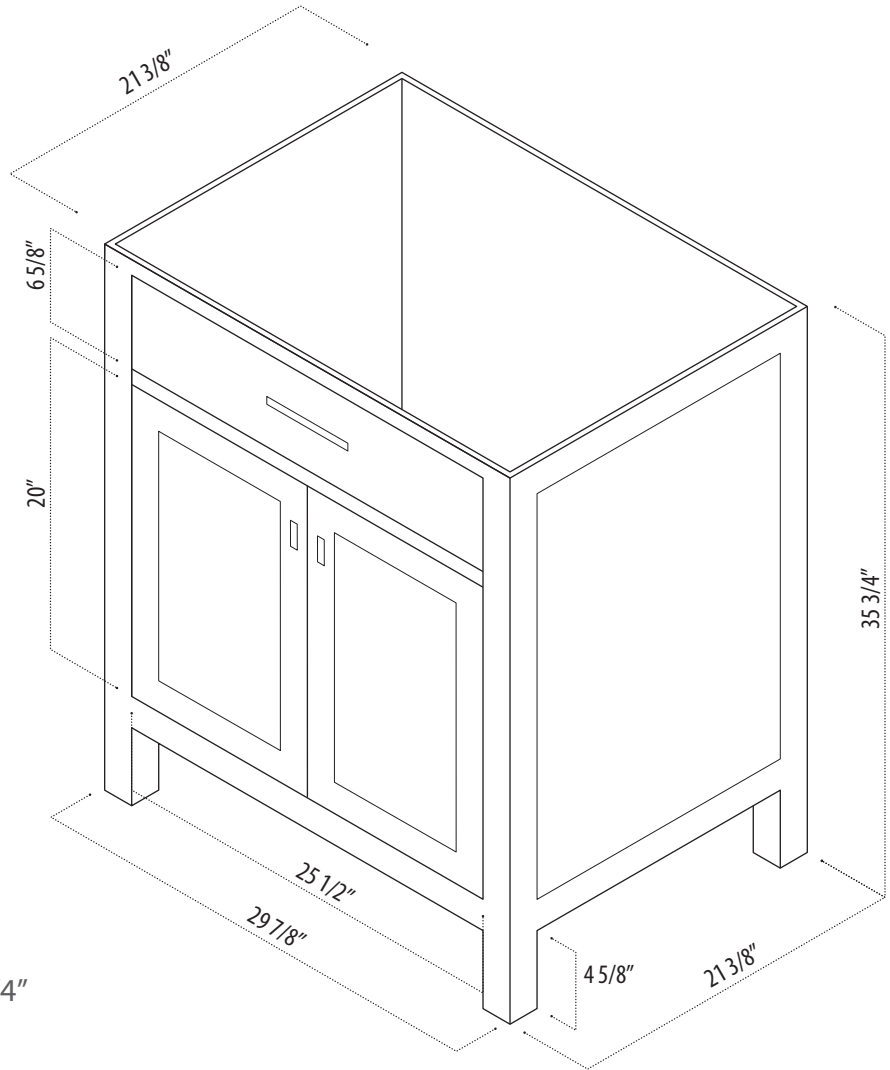

INSTRUCTION MANUAL

SKU CODE:

DEC076E-W-CB

COLLECTION: London

SERIES: Stanmark

DIMENSIONS: W 29 7/8" | D 21 3/8" | H 35 3/4"

PRODUCT OVERVIEW

- Solid hardwood cabinet
- White Finish
- 1 flip down panel
- 2 soft closing cabinet doors
- Satin nickel finish hardware