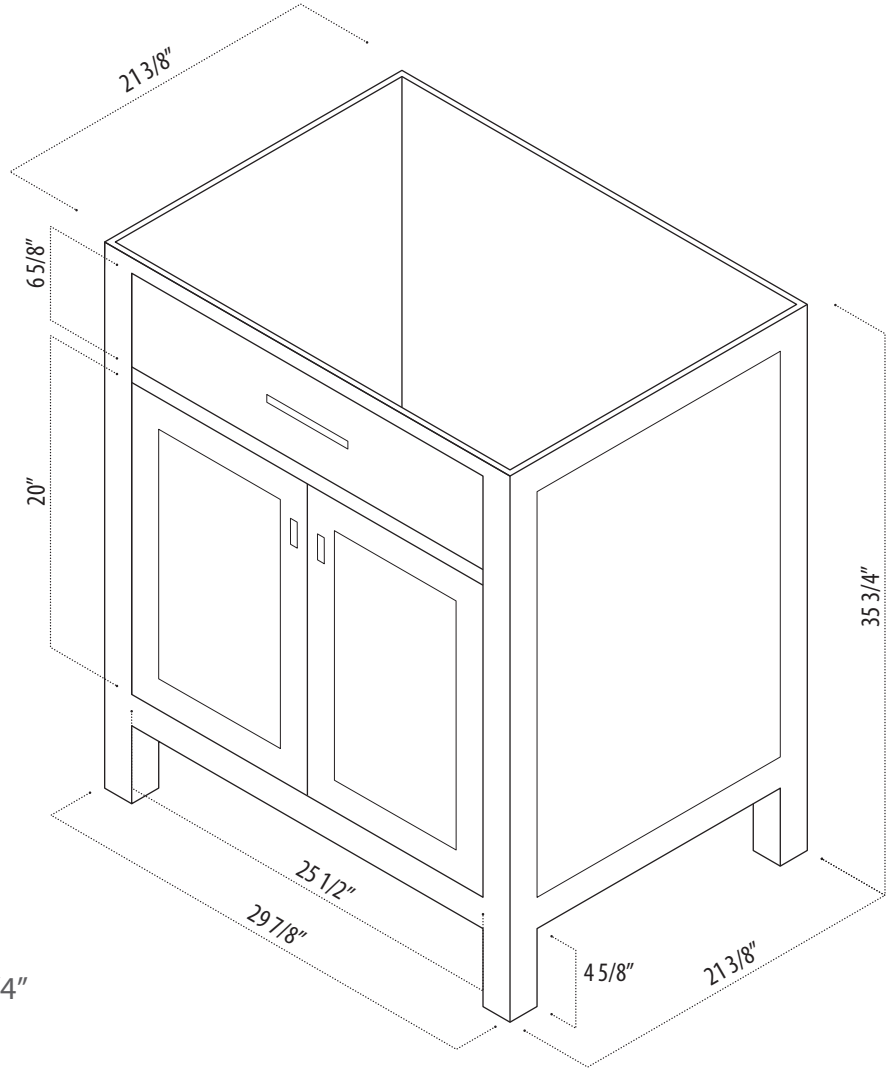

INSTRUCTION MANUAL

SKU CODE:

DEC076E-W-CB

COLLECTION: London

SERIES: Stanmark

DIMENSIONS: W 29 7/8" | D 21 3/8" | H 35 3/4"

PRODUCT OVERVIEW

- Solid hardwood cabinet
- White Finish
- 1 flip down panel
- 2 soft closing cabinet doors
- Satin nickel finish hardware