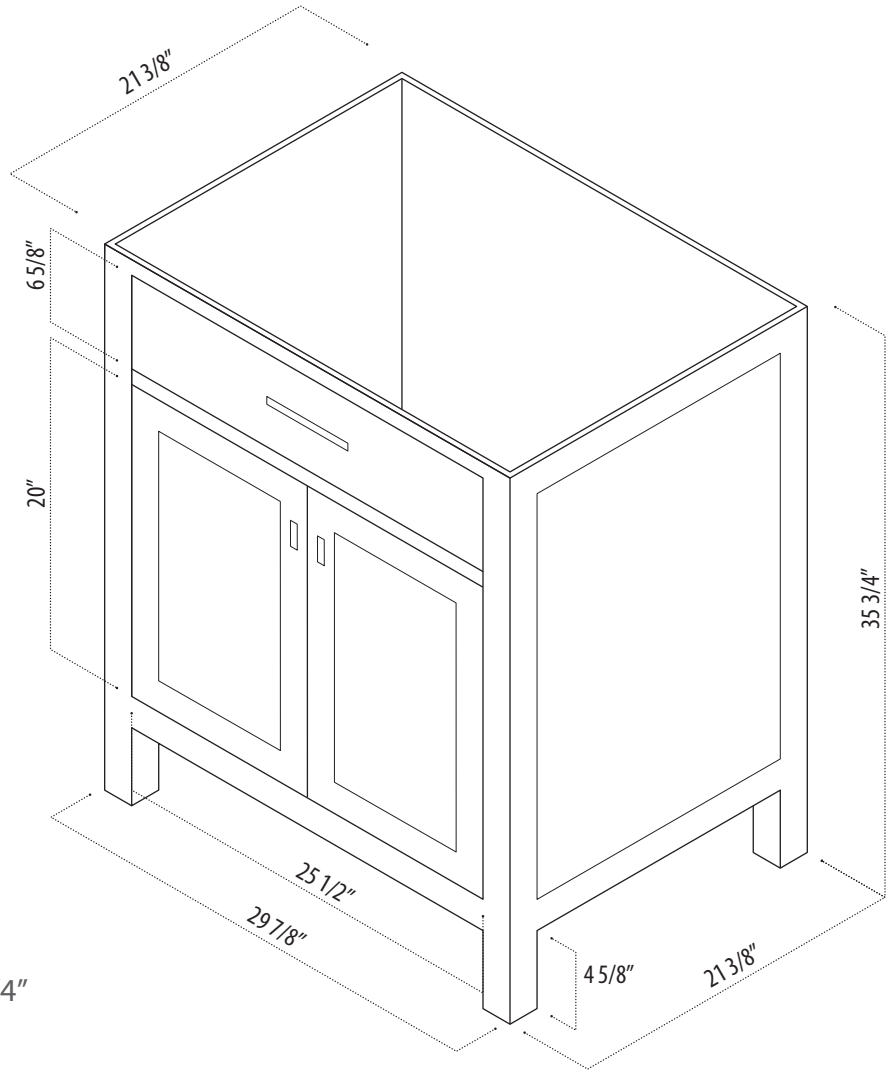

# INSTRUCTION MANUAL

SKU CODE:

**DEC076E-CB**

**COLLECTION:** London

**SERIES:** Stanmark

**DIMENSIONS:** W 29 7/8" | D 21 3/8" | H 35 3/4"