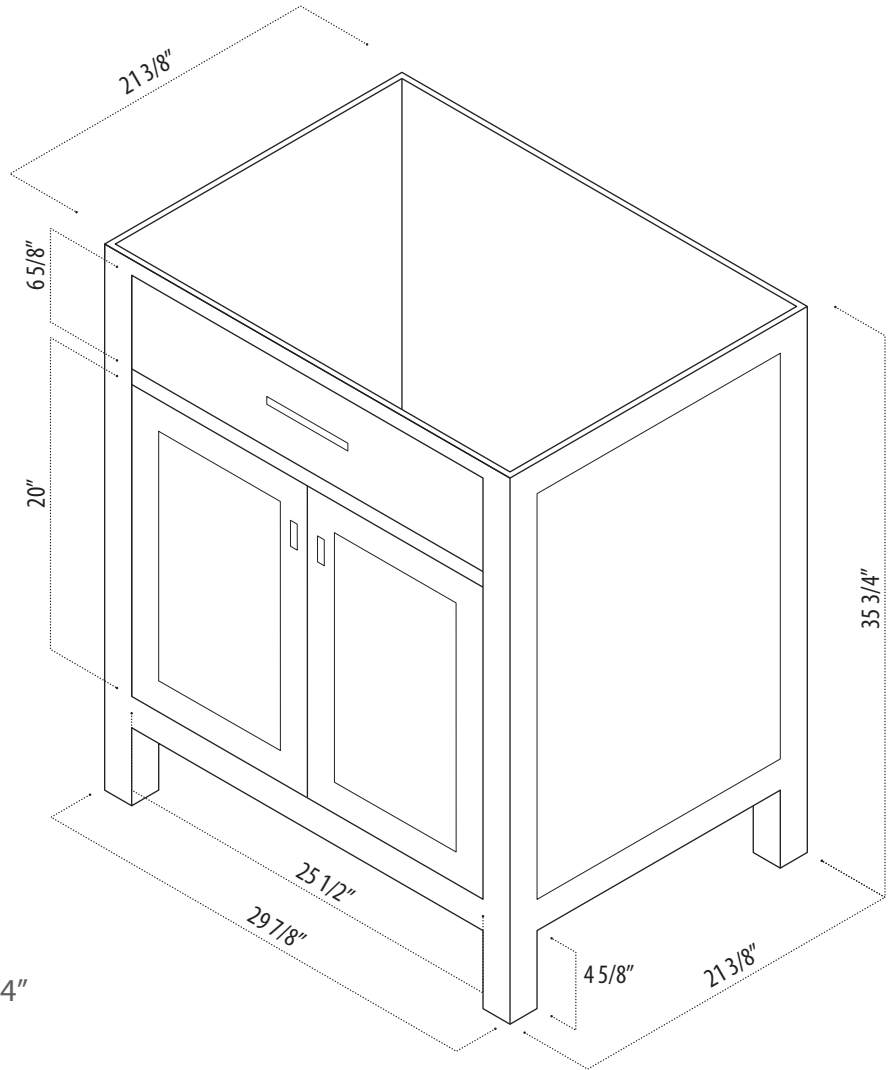

INSTRUCTION MANUAL

SKU CODE:

DEC076E-CB

COLLECTION: London

SERIES: Stanmark

DIMENSIONS: W 29 7/8" | D 21 3/8" | H 35 3/4"

PRODUCT OVERVIEW

- Solid hardwood cabinet
- Espresso Finish
- 1 flip down panel
- 2 soft closing cabinet doors
- Satin nickel finish hardware