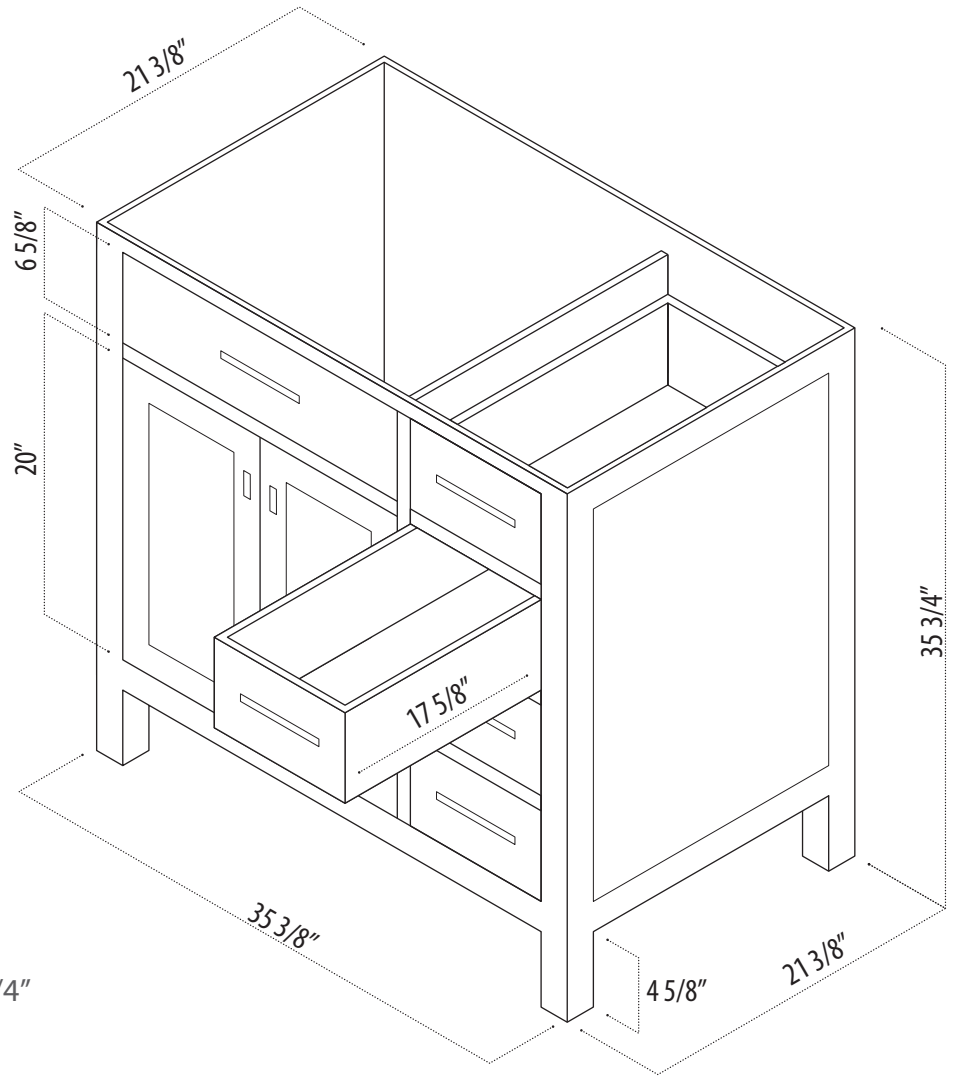

INSTRUCTION MANUAL

SKU CODE:

DEC076DR-W-CB

COLLECTION: London

SERIES: Stanmark

DIMENSIONS: W 35 3/8" | D 21 3/8" | H 35 3/4"

PRODUCT OVERVIEW

- Solid hardwood cabinet
- White Finish
- 4 functional pullout drawers
- 2 soft closing cabinet doors
- Satin nickel finish hardware