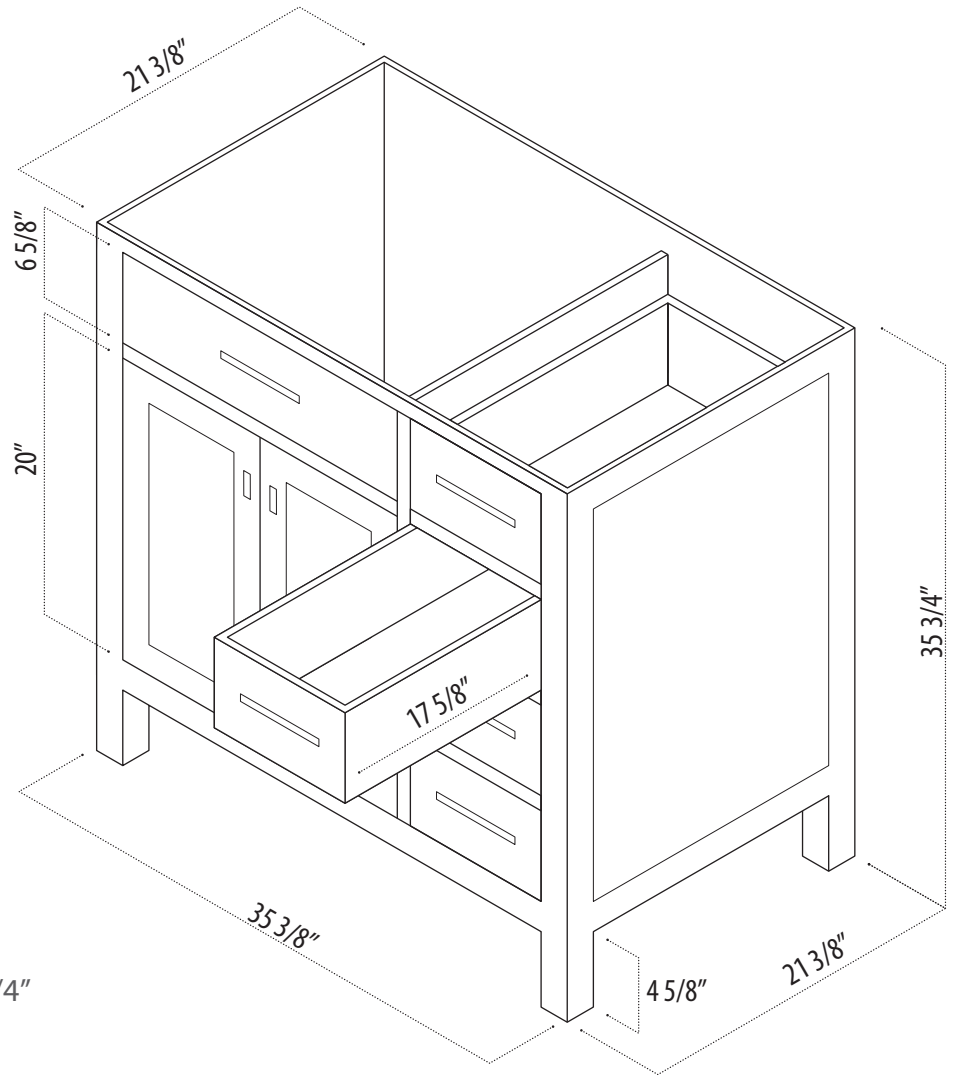

# INSTRUCTION MANUAL

SKU CODE:

**DEC076DR-W-CB**

**COLLECTION:** London

**SERIES:** Stanmark

**DIMENSIONS:** W 35 3/8" | D 21 3/8" | H 35 3/4"

## PRODUCT OVERVIEW

- Solid hardwood cabinet
- White Finish
- 4 functional pullout drawers
- 2 soft closing cabinet doors
- Satin nickel finish hardware