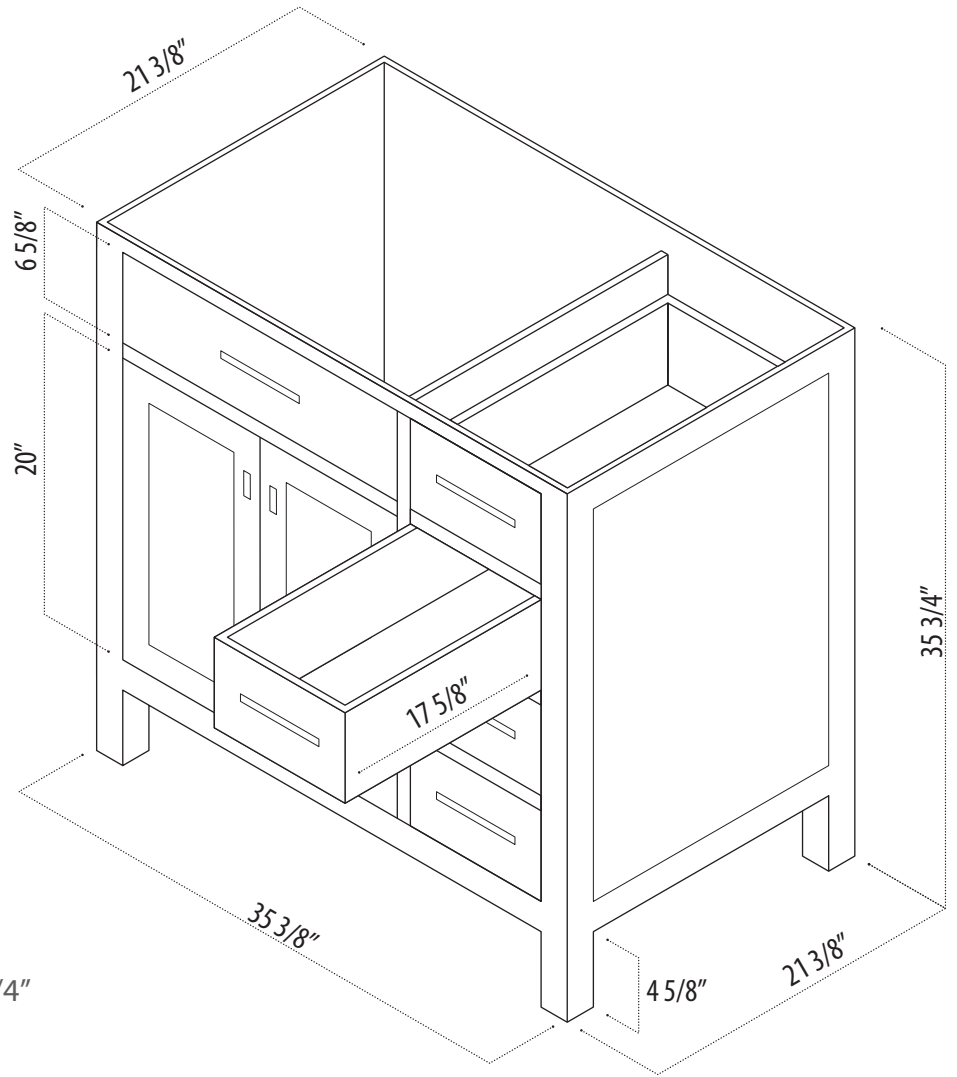

# INSTRUCTION MANUAL

SKU CODE:

**DEC076DR-CB**

**COLLECTION:** London

**SERIES:** Stanmark

**DIMENSIONS:** W 35 3/8" | D 21 3/8" | H 35 3/4"