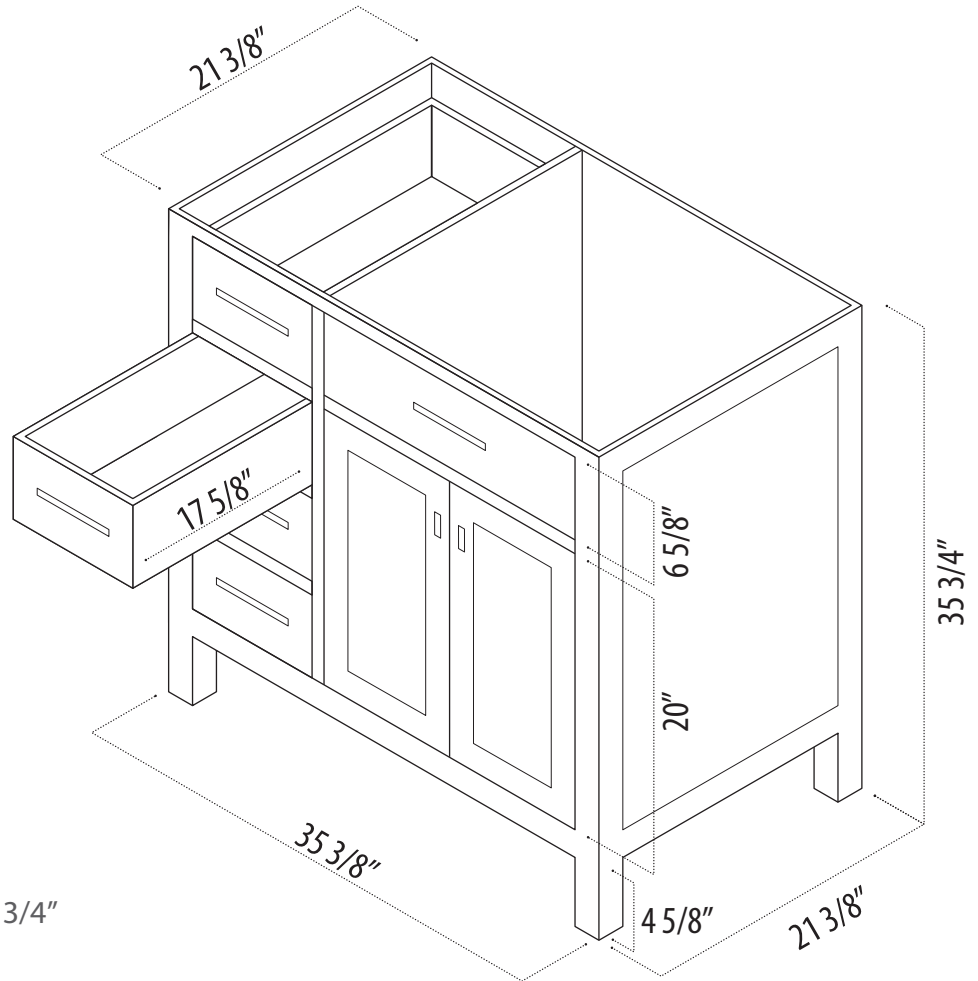

INSTRUCTION MANUAL

SKU CODE:

DEC076DL-W-CB

COLLECTION: London

SERIES: Stanmark

DIMENSIONS: W $35\frac{3}{8}$ " | D $21\frac{3}{8}$ " | H $35\frac{3}{4}$ "

PRODUCT OVERVIEW

- Solid hardwood cabinet
- White Finish
- 4 functional pullout drawers
- 2 soft closing cabinet doors
- Satin nickel finish hardware