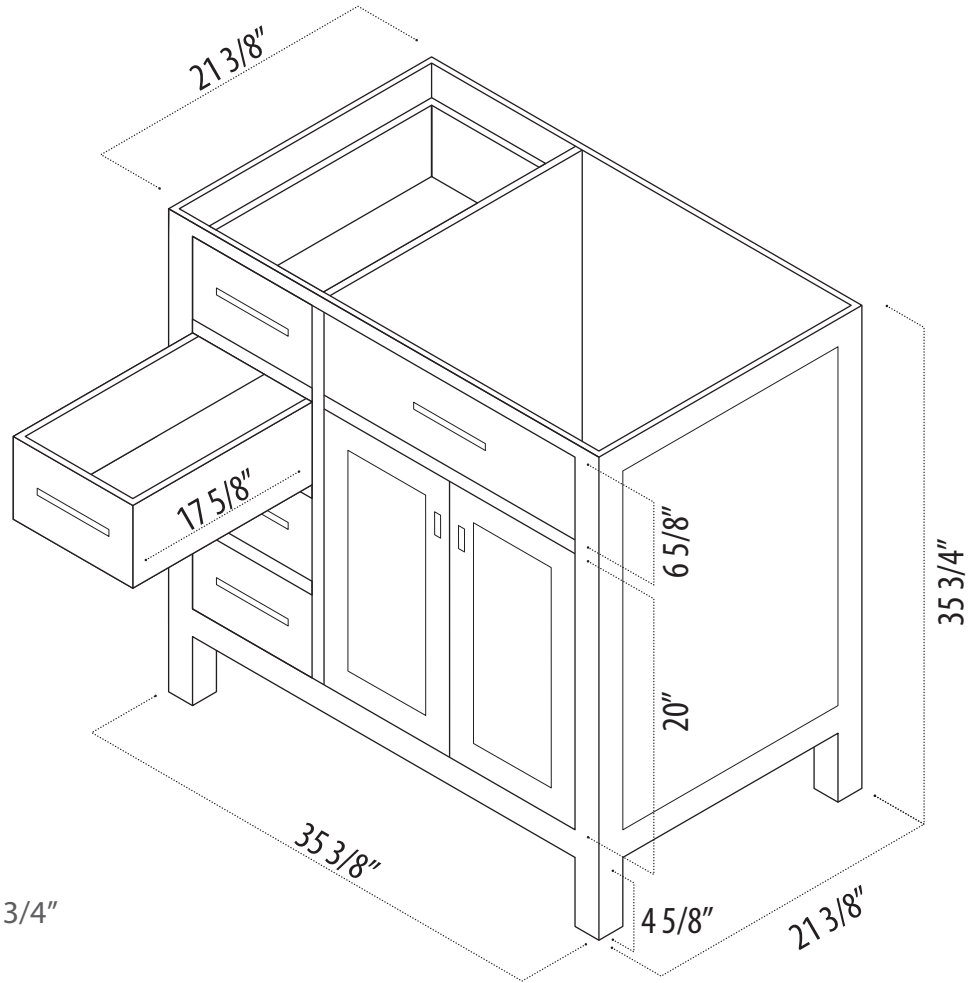

INSTRUCTION MANUAL

SKU CODE:

DEC076DL-CB

COLLECTION: London

SERIES: Stanmark

DIMENSIONS: W 35 3/8" | D 21 3/8" | H 35 3/4"

PRODUCT OVERVIEW

- Solid hardwood cabinet
- Espresso Finish
- 4 functional pullout drawers
- 2 soft closing cabinet doors
- Satin nickel finish hardware