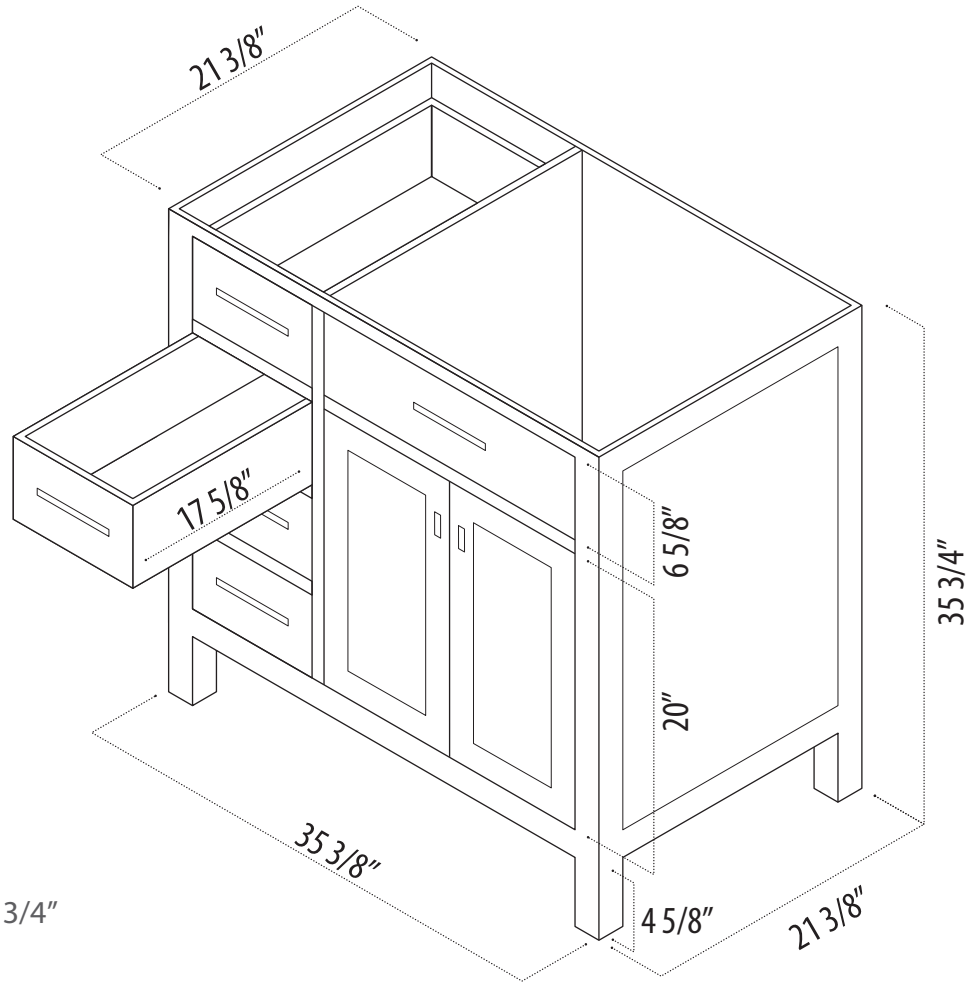

# INSTRUCTION MANUAL

SKU CODE:

**DEC076DL-CB**

**COLLECTION:** London

**SERIES:** Stanmark

**DIMENSIONS:** W 35 3/8" | D 21 3/8" | H 35 3/4"