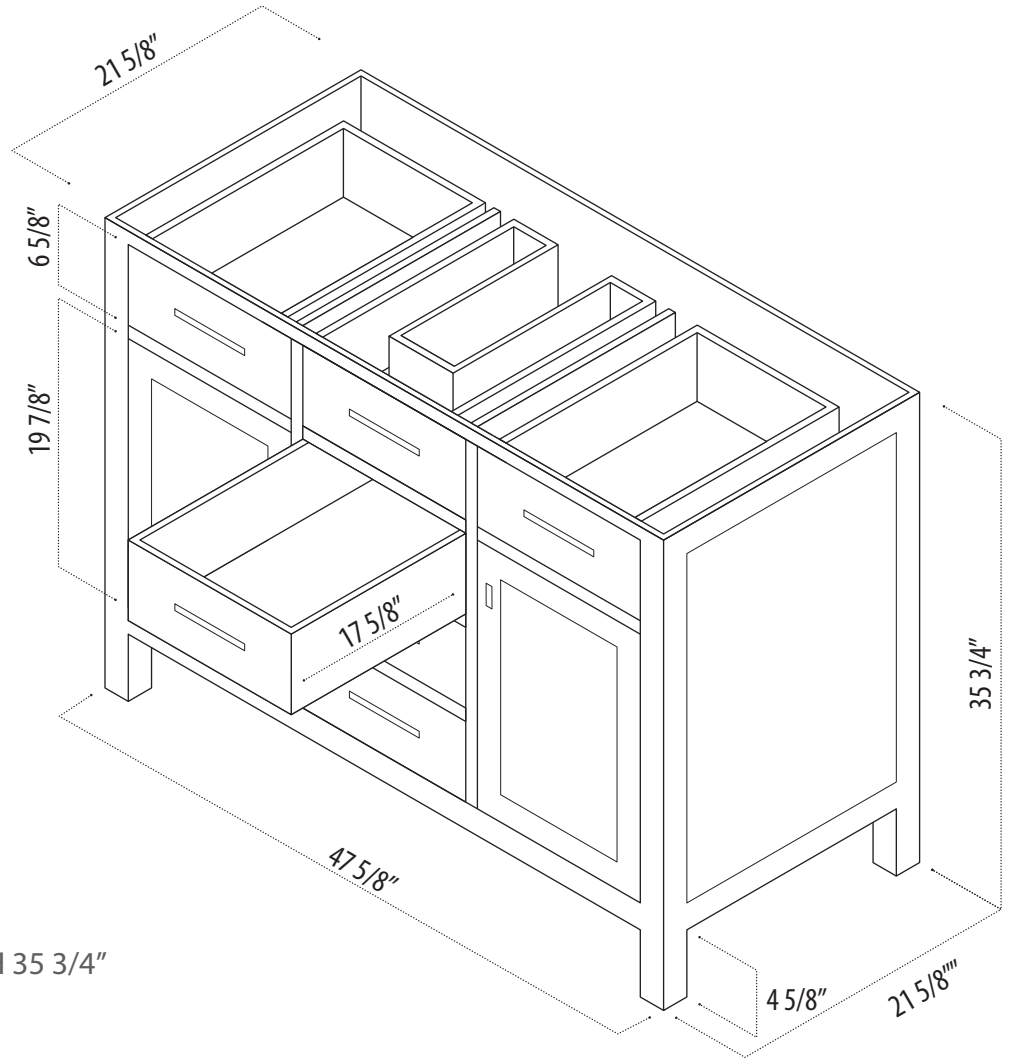

INSTRUCTION MANUAL

SKU CODE:

DEC076C-W-CB

COLLECTION: London

SERIES: Stanmark

DIMENSIONS: W 47 5/8" | D 21 5/8" | H 35 3/4"

PRODUCT OVERVIEW

- Solid hardwood cabinet
- White Finish
- Five functional pullout drawers
- One flip down panel
- 2 soft closing cabinet doors