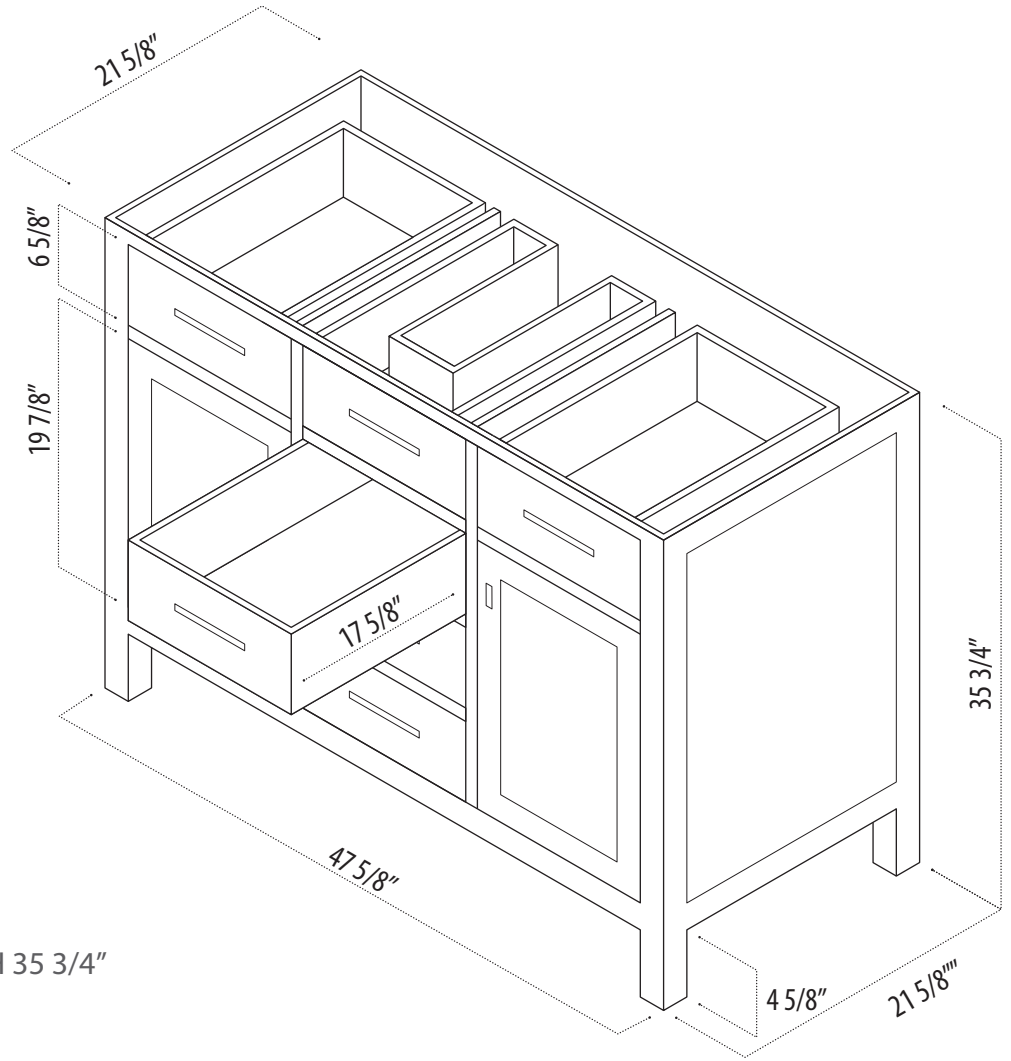

INSTRUCTION MANUAL

SKU CODE:

DEC076C-CB

COLLECTION: London

SERIES: Stanmark

DIMENSIONS: W 47 5/8" | D 21 5/8" | H 35 3/4"

PRODUCT OVERVIEW

- Solid hardwood cabinet
- Espresso Finish
- Five functional pullout drawers
- One flip down panel
- 2 soft closing cabinet doors