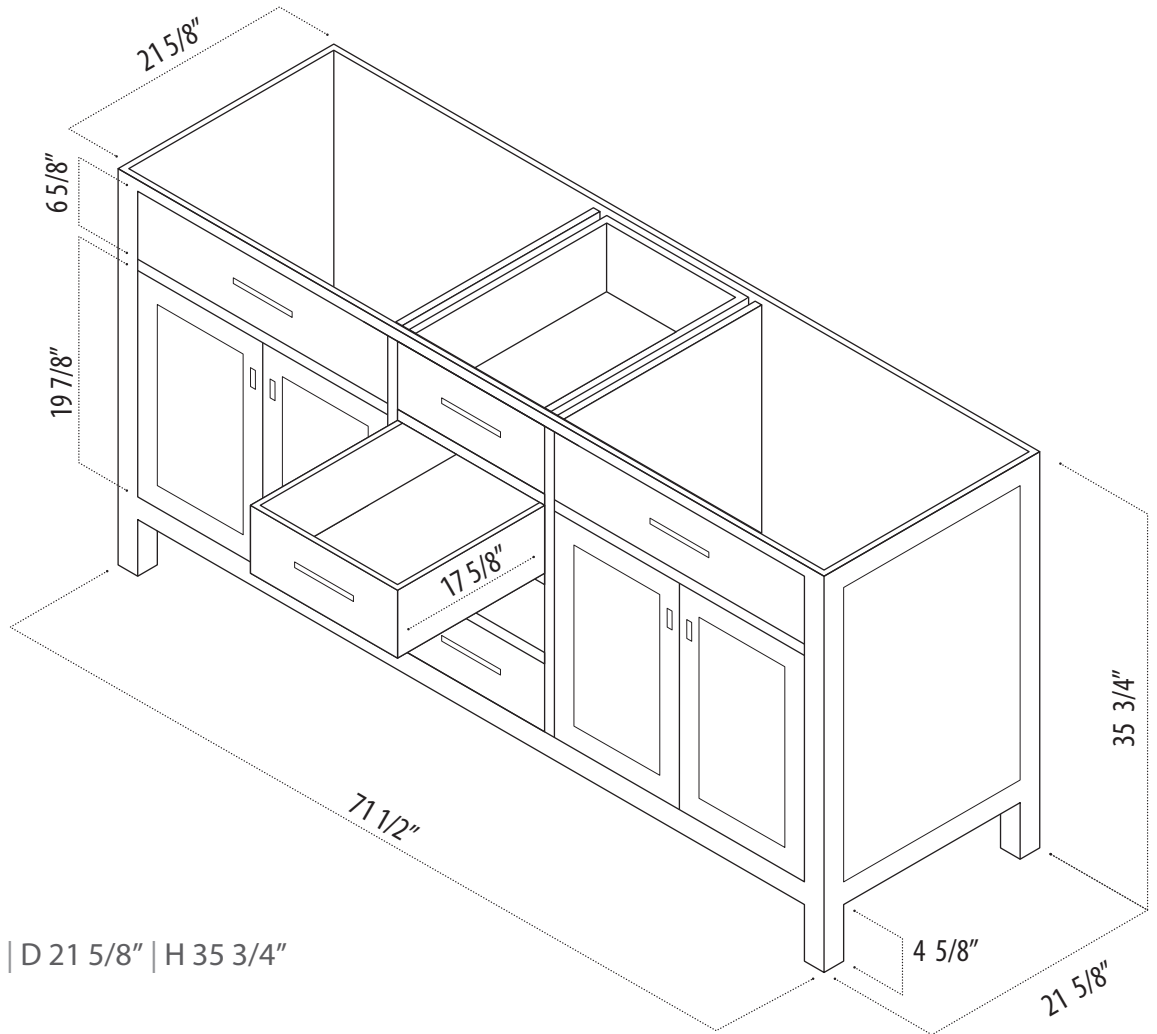

# INSTRUCTION MANUAL

SKU CODE:

**DEC076B-W-CB**

**COLLECTION:** London

**SERIES:** Stanmark

**DIMENSIONS:** W 71 1/2" | D 21 5/8" | H 35 3/4"

## PRODUCT OVERVIEW

- Solid hardwood cabinet
- White finish
- Two large drawers
- Four center drawers
- Double soft closing cabinet doors