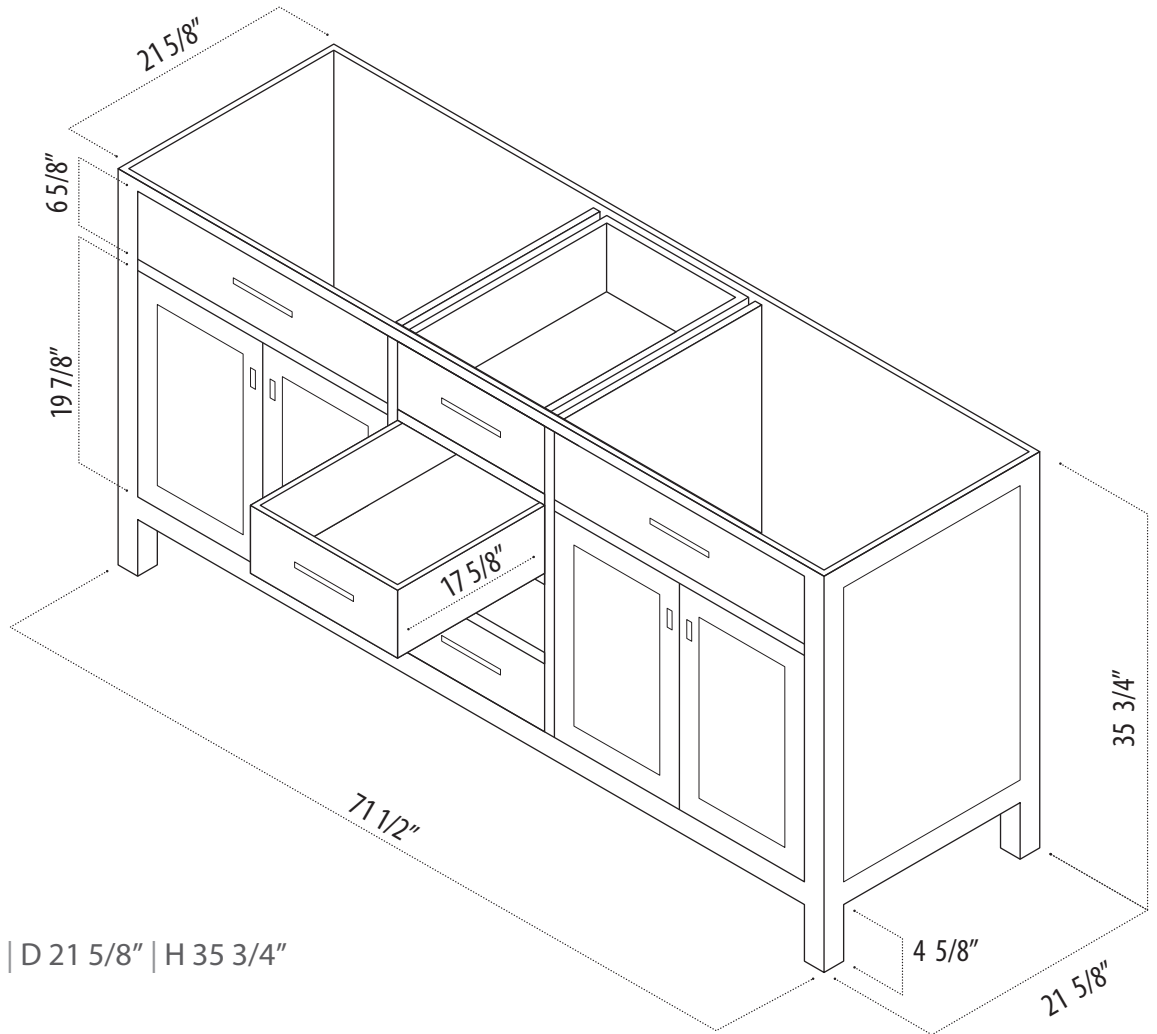

INSTRUCTION MANUAL

SKU CODE:

DEC076B-W-CB

COLLECTION: London

SERIES: Stanmark

DIMENSIONS: W 71 1/2" | D 21 5/8" | H 35 3/4"

PRODUCT OVERVIEW

- Solid hardwood cabinet
- White finish
- Two large drawers
- Four center drawers
- Double soft closing cabinet doors