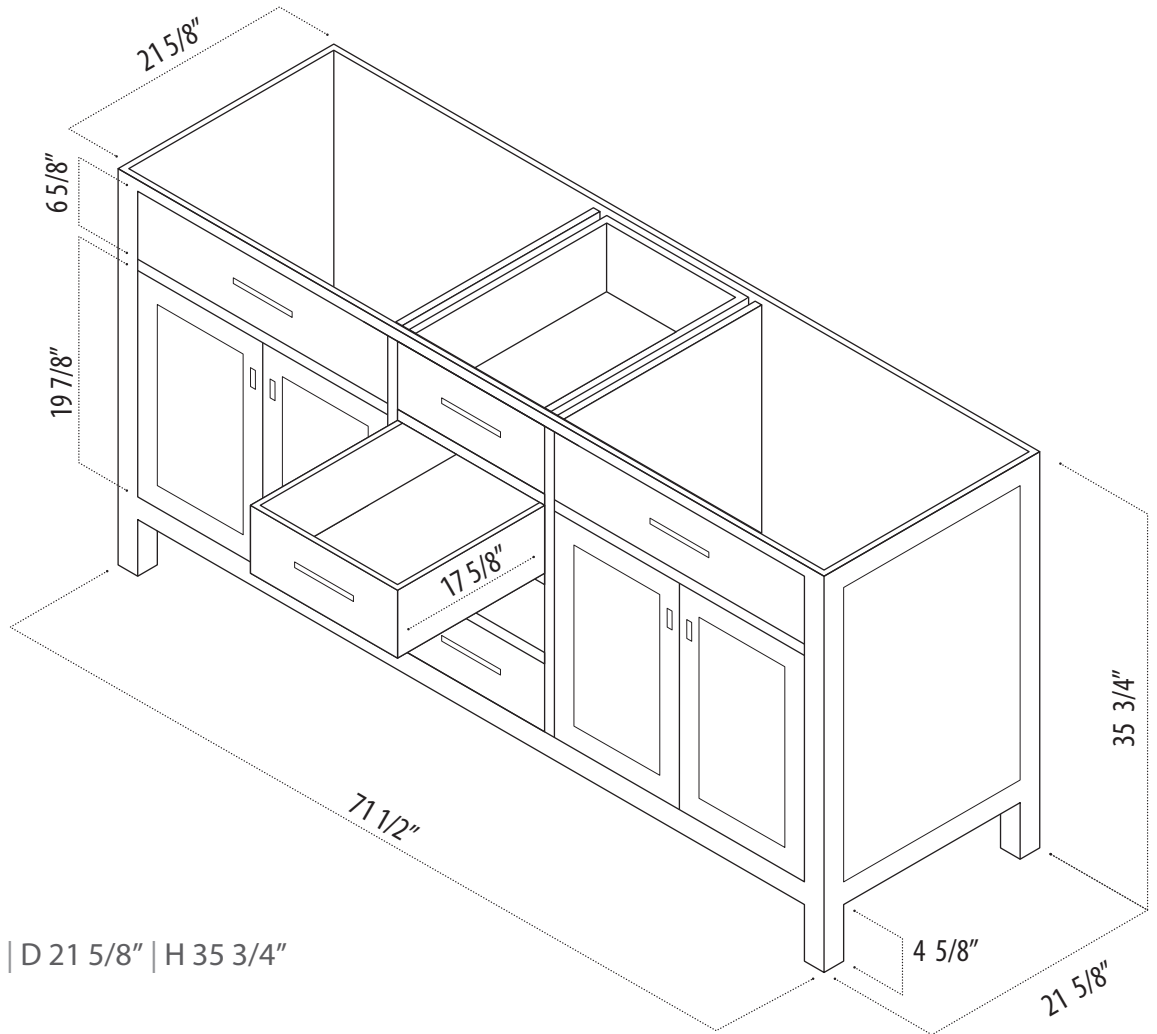

INSTRUCTION MANUAL

SKU CODE:

DEC076B-CB

COLLECTION: London

SERIES: Stanmark

DIMENSIONS: W 71 1/2" | D 21 5/8" | H 35 3/4"

PRODUCT OVERVIEW

- Solid hardwood cabinet
- Espresso finish
- Two large drawers
- Four center drawers
- Double soft closing cabinet doors