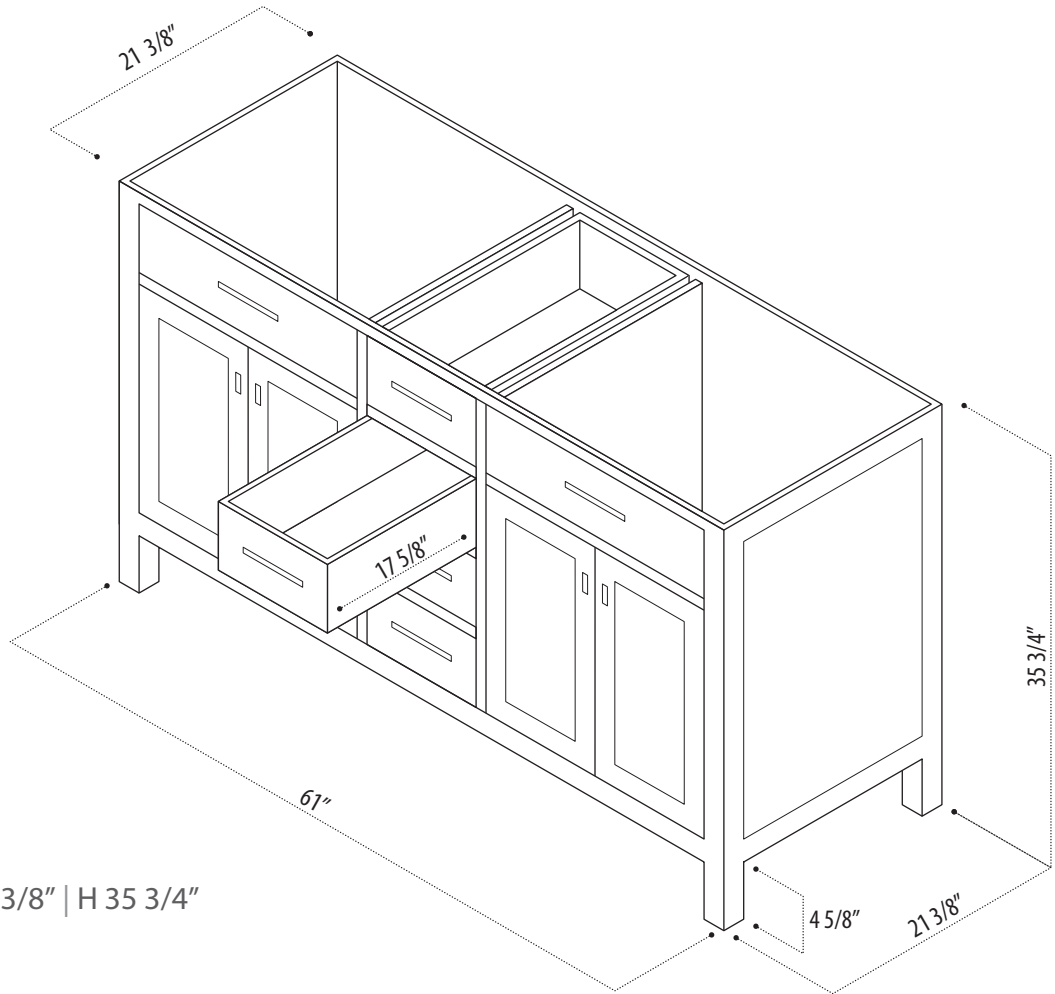

INSTRUCTION MANUAL

SKU CODE:

DEC076A-W-CB

COLLECTION: London

SERIES: Stanmark

DIMENSIONS: W 61" | D 21 3/8" | H 35 3/4"

PRODUCT OVERVIEW

- Solid hardwood cabinet
- White finish
- Two large drawers
- Four center drawers
- Double soft closing cabinet doors