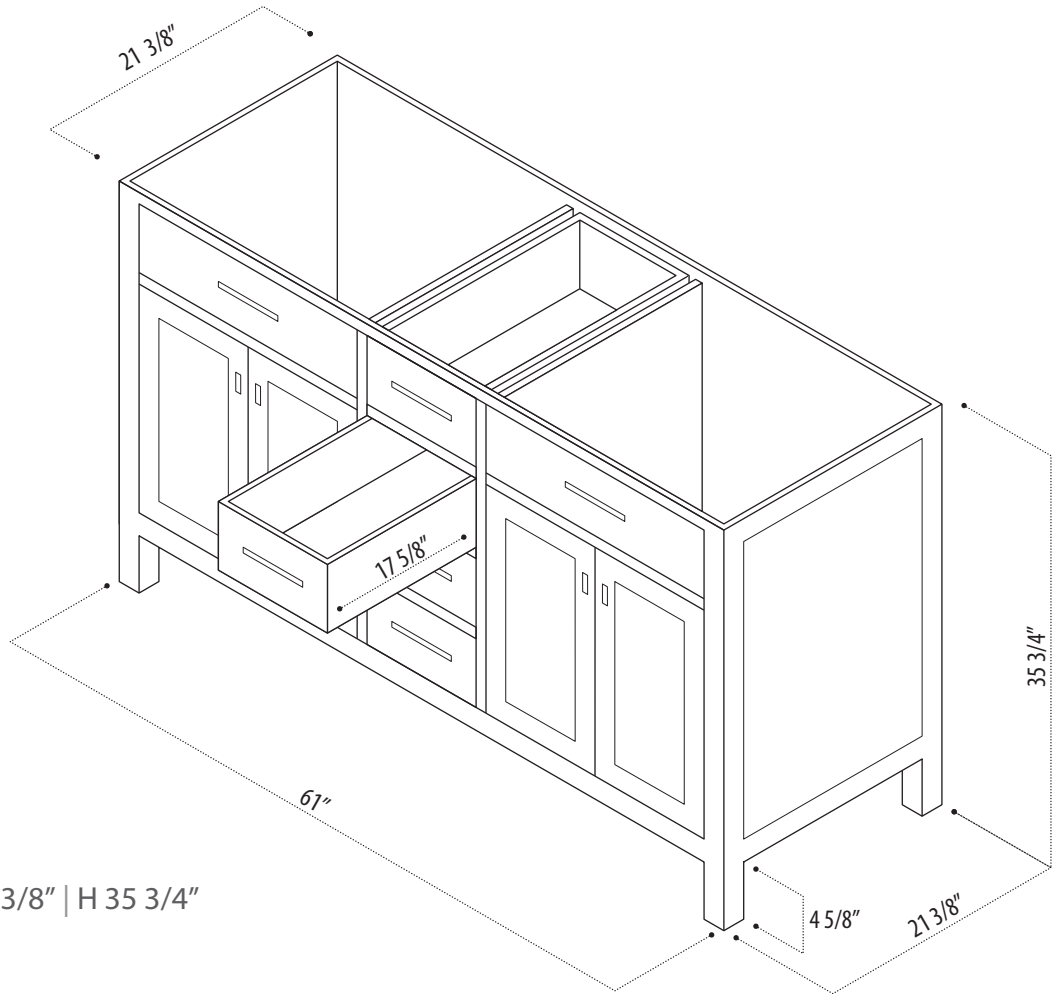

INSTRUCTION MANUAL

SKU CODE:

DEC076A-CB

COLLECTION: London

SERIES: Stanmark

DIMENSIONS: W 61" | D 21 3/8" | H 35 3/4"

PRODUCT OVERVIEW

- Solid hardwood cabinet
- Espresso finish
- Two large drawers
- Four center drawers
- Double soft closing cabinet doors