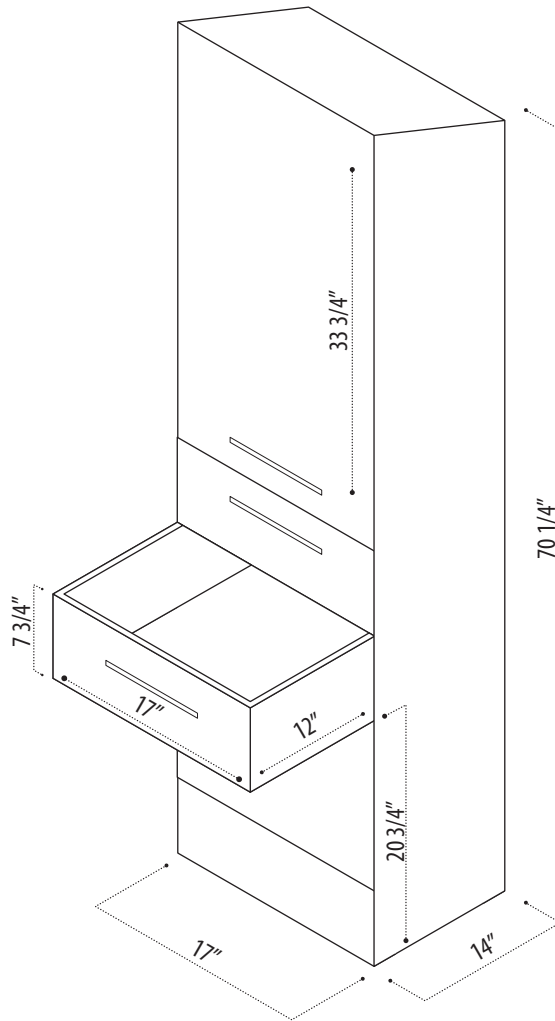

INSTRUCTION MANUAL

SKU CODE:

DEC066S-W

COLLECTION: Malibu

DIMENSIONS: W 17" | D 14" | H 70 1/4"

PRODUCT OVERVIEW

- Solid hardwood construction
- White Finish
- 2 drawers
- 2 soft closing doors

WARRANTY