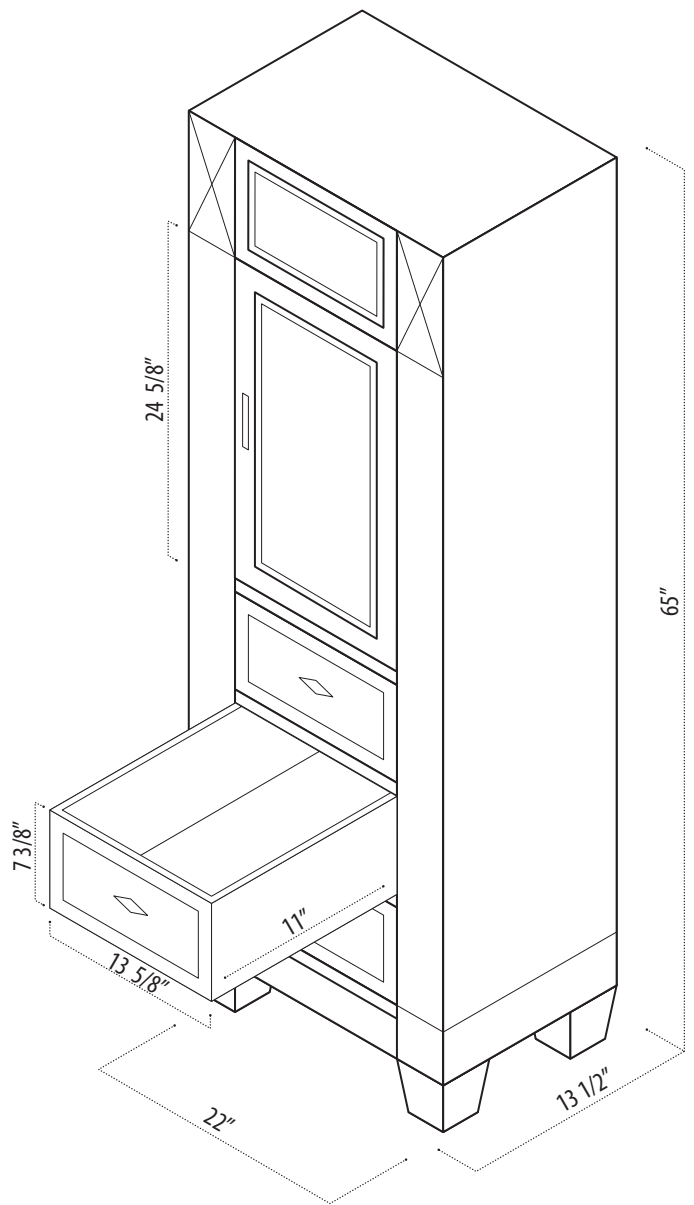

INSTRUCTION MANUAL

SKU CODE:

CAB007

COLLECTION: Hudson

DIMENSIONS: W 22" | D 13 1/2" | H 65"

PRODUCT OVERVIEW

- Solid hardwood cabinet
- Espresso Finish
- Soft closing cabinet door
- Three Drawers
- Satin Nickel Hardware.