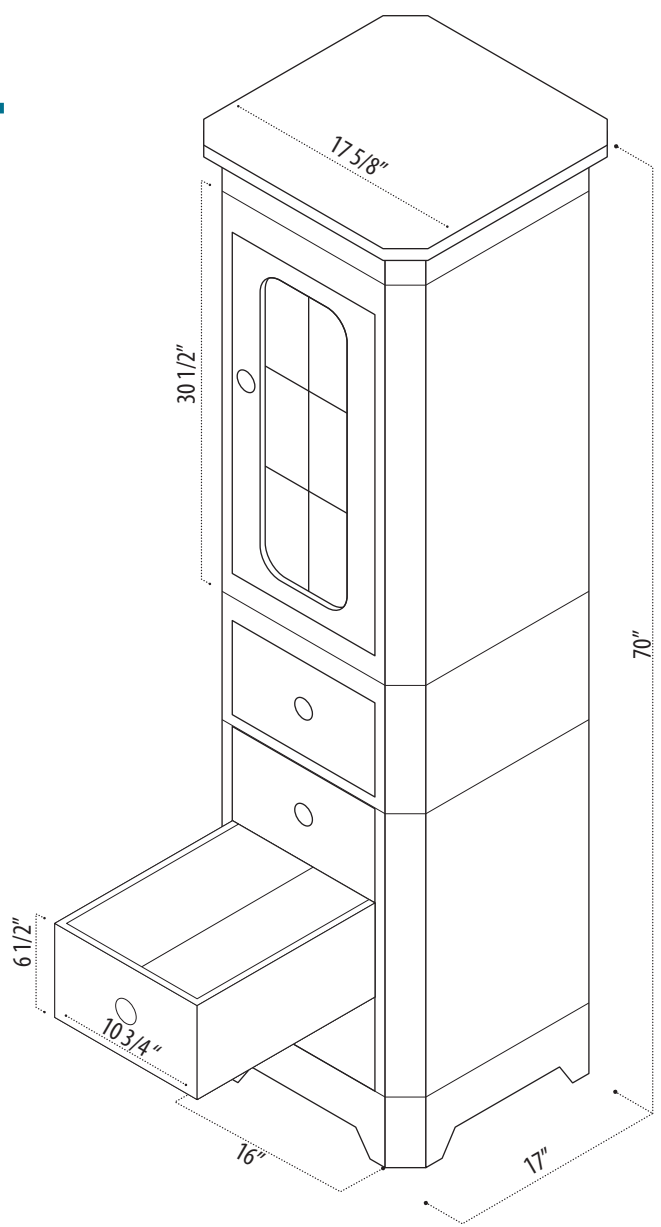

# INSTRUCTION MANUAL

SKU CODE:

**CAB006**

COLLECTION:

DIMENSIONS: W 17 5/8" | D 17" | H 70"