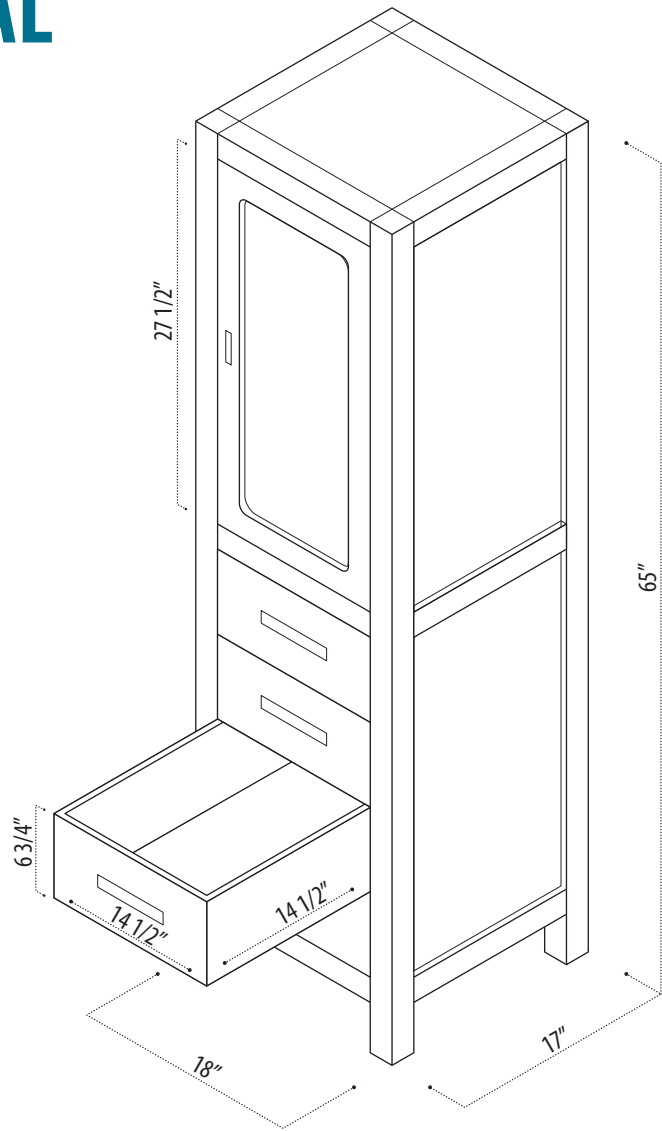

INSTRUCTION MANUAL

SKU CODE:

CAB004

COLLECTION: London

DIMENSIONS: W 18" | D 17" | H 65"

PRODUCT OVERVIEW

- Solid hardwood cabinet
- Espresso Finish
- Soft closing cabinet door
- Four Drawers
- Satin Nickel Hardware